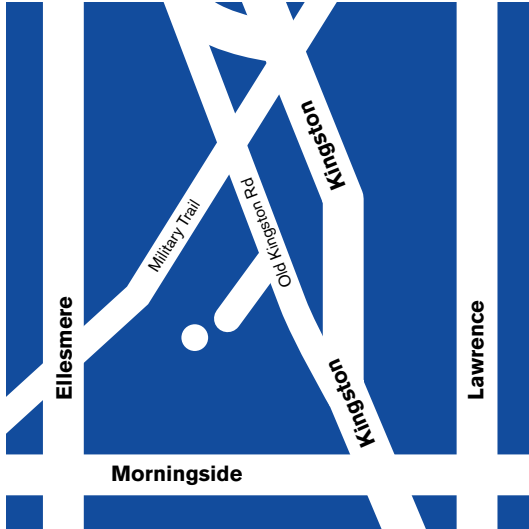

Centennial
250 Dolly Varden Blvd.

Guildwood
180 Sylvan Ave.

Bridlewood
445 Huntingwood Dr.

Curran Hall
277 Orton Park Rd.

Agincourt
31 Glen Watford Dr.

Charlottetown
65 Charlottetown Blvd.

Maryvale
1325 Pharmacy Ave.

Scarborough Bluffs
2 Cecil Cres.

Iroquois
295 Chartland Blvd.

North Bendale
29 Aveline Cres.

Heron Park
292 Manse Rd.

McLevin
180 McLevin Ave.

Tam Heather
730 Military Trail

Wishing Well
1700 Pharmacy Ave.

Stephen Leacock
2530 Birchmount Rd.

West Rouge
270 Rouge Hills Dr.

Seven Oaks
372 Military Trail

Thomson Park
1005 Brimley Rd.

UTSC Tennis Club
130 Old Kingston Rd.

L'Amoreaux
300 Silver Springs Blvd.