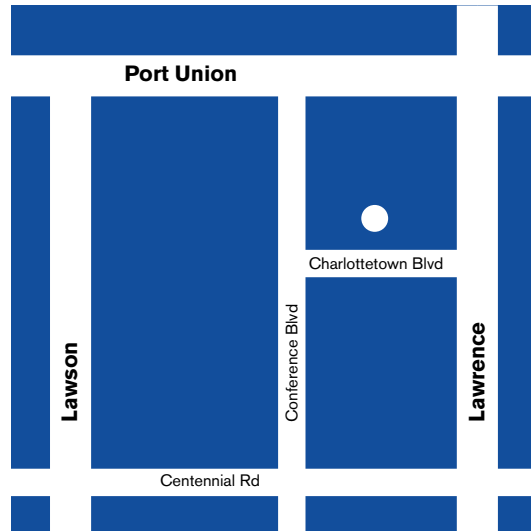

Centennial
250 Dolly Varden Blvd.

Guildwood
180 Sylvan Ave.

Bridlewood
445 Huntingwood Dr.

Curran Hall
277 Orton Park Rd.

Agincourt
31 Glen Watford Dr.

Charlottetown
65 Charlottetown Blvd.

Maryvale
1325 Pharmacy Ave.

Scarborough Bluffs
2 Cecil Cres.

Iroquois
295 Chartland Blvd.

North Bendale
29 Aveline Cres.

Heron Park
292 Manse Rd.

McLevin
180 McLevin Ave.

Tam Heather
730 Military Trail

Wishing Well
1700 Pharmacy Ave.

Stephen Leacock
2530 Birchmount Rd.

West Rouge
270 Rouge Hills Dr.

Seven Oaks
372 Military Trail

Thomson Park
1005 Brimley Rd.

UTSC Tennis Club
130 Old Kingston Rd.

L'Amoreaux
300 Silver Springs Blvd.