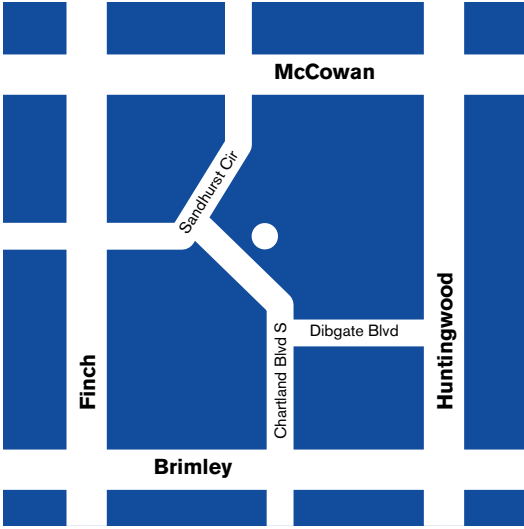

Centennial
250 Dolly Varden Blvd.

Guildwood
180 Sylvan Ave.

Bridlewood
445 Huntingwood Dr.

Curran Hall
277 Orton Park Rd.

Agincourt
31 Glen Watford Dr.

Charlottetown
65 Charlottetown Blvd.

Maryvale
1325 Pharmacy Ave.

Scarborough Bluffs
2 Cecil Cres.

Iroquois
295 Chartland Blvd.

North Bendale
29 Aveline Cres.

Heron Park
292 Manse Rd.

McLevin
180 McLevin Ave.

Tam Heather
730 Military Trail

Wishing Well
1700 Pharmacy Ave.

Stephen Leacock
2530 Birchmount Rd.

West Rouge
270 Rouge Hills Dr.

Seven Oaks
372 Military Trail

Thomson Park
1005 Brimley Rd.

UTSC Tennis Club
130 Old Kingston Rd.

L'Amoreaux
300 Silver Springs Blvd.