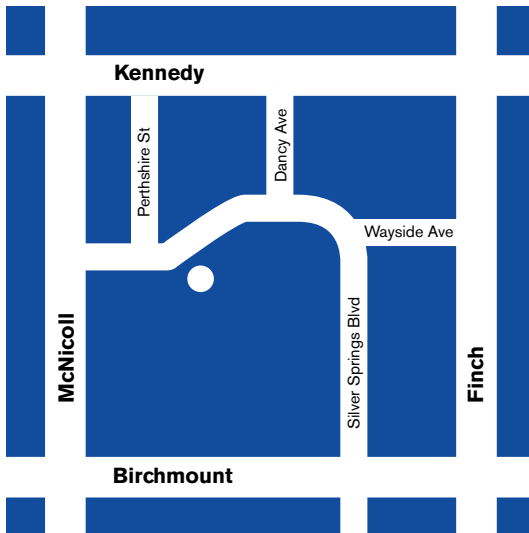

Centennial
250 Dolly Varden Blvd.

Guildwood
180 Sylvan Ave.

Bridlewood
445 Huntingwood Dr.

Curran Hall
277 Orton Park Rd.

Agincourt
31 Glen Watford Dr.

Charlottetown
65 Charlottetown Blvd.

Maryvale
1325 Pharmacy Ave.

Scarborough Bluffs
2 Cecil Cres.

Iroquois
295 Chartland Blvd.

North Bendale
29 Aveline Cres.

Heron Park
292 Manse Rd.

McLevin
180 McLevin Ave.

Tam Heather
730 Military Trail

Wishing Well
1700 Pharmacy Ave.

Stephen Leacock
2530 Birchmount Rd.

West Rouge
270 Rouge Hills Dr.

Seven Oaks
372 Military Trail

Thomson Park
1005 Brimley Rd.

UTSC Tennis Club
130 Old Kingston Rd.

L'Amoreaux
300 Silver Springs Blvd.