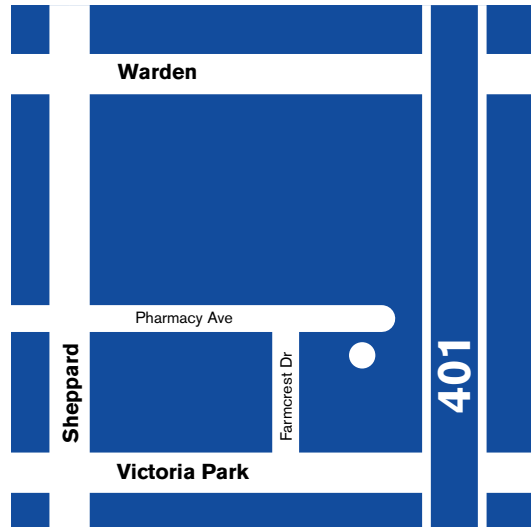

Centennial
250 Dolly Varden Blvd.

Guildwood
180 Sylvan Ave.

Bridlewood
445 Huntingwood Dr.

Curran Hall
277 Orton Park Rd.

Agincourt
31 Glen Watford Dr.

Charlottetown
65 Charlottetown Blvd.

Maryvale
1325 Pharmacy Ave.

Scarborough Bluffs
2 Cecil Cres.

Iroquois
295 Chartland Blvd.

North Bendale
29 Aveline Cres.

Heron Park
292 Manse Rd.

McLevin
180 McLevin Ave.

Tam Heather
730 Military Trail

Wishing Well
1700 Pharmacy Ave.

Stephen Leacock
2530 Birchmount Rd.

West Rouge
270 Rouge Hills Dr.

Seven Oaks
372 Military Trail

Thomson Park
1005 Brimley Rd.

UTSC Tennis Club
130 Old Kingston Rd.

L'Amoreaux
300 Silver Springs Blvd.